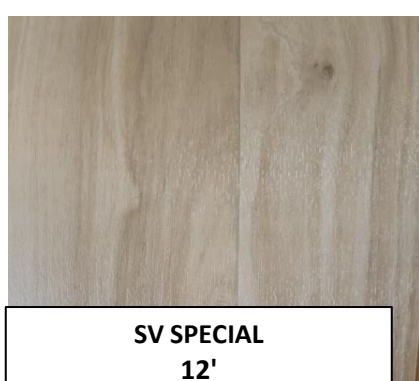

**SV SPECIAL
12'
SPV-G5354-02A
12 x 75', 148', 150'**