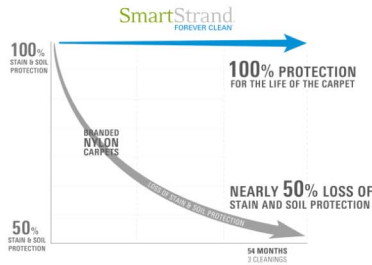

ALL PETS

ALL ACCIDENTS

ALL THE TIME

THE TRUTH ABOUT STAIN PROTECTION

ENVIRONMENTALLY FRIENDLY

SmartStrand is friendly for the environment, inside and out.

OEKO-TEX® Certified Free of Harmful Substances

SmartStrand Forever Clean fiber is OEKO-TEX® certified free from harmful substances. With SmartStrand Forever Clean, you can rest easy knowing your carpet fiber is certified for a safe and healthy home.

CRI Green Label Plus

Select the Best and Right Carpet for YOU.

Fibers provide 0% moisture absorption.

Fiber is OEKO-TEX Standard 100 certified free of harmful substances.

Tender Touch / Delicious
Satin Mood / Silky Dreams